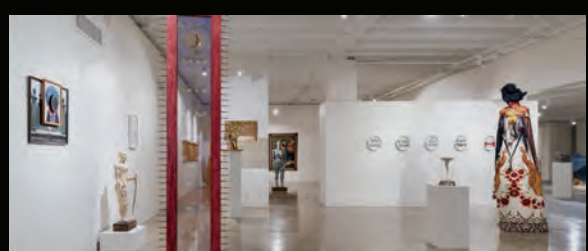

Welcome to the RONALD H. SILVERMAN GALLERY

The Ronald H. Silverman Fine Arts Gallery at the California State University, Los Angeles serves the cultural needs of an urban and diverse university and regional community by providing a forum for a wide range of visual cultures through art and its related expressions. The Gallery offers a vibrant program featuring acclaimed, and rising artists, as well as scholars whose studies of art have proven seminal internationally. It also presents Cal State LA faculty, and graduate and undergraduate students year-round. All exhibitions and events are open to the public.

Dr. Mika Cho, Director of the Ronald H. Silverman Fine Arts Gallery and Professor of Art, along with the gallery's student staff, cordially welcome and invite all of you to our exhibitions and events!