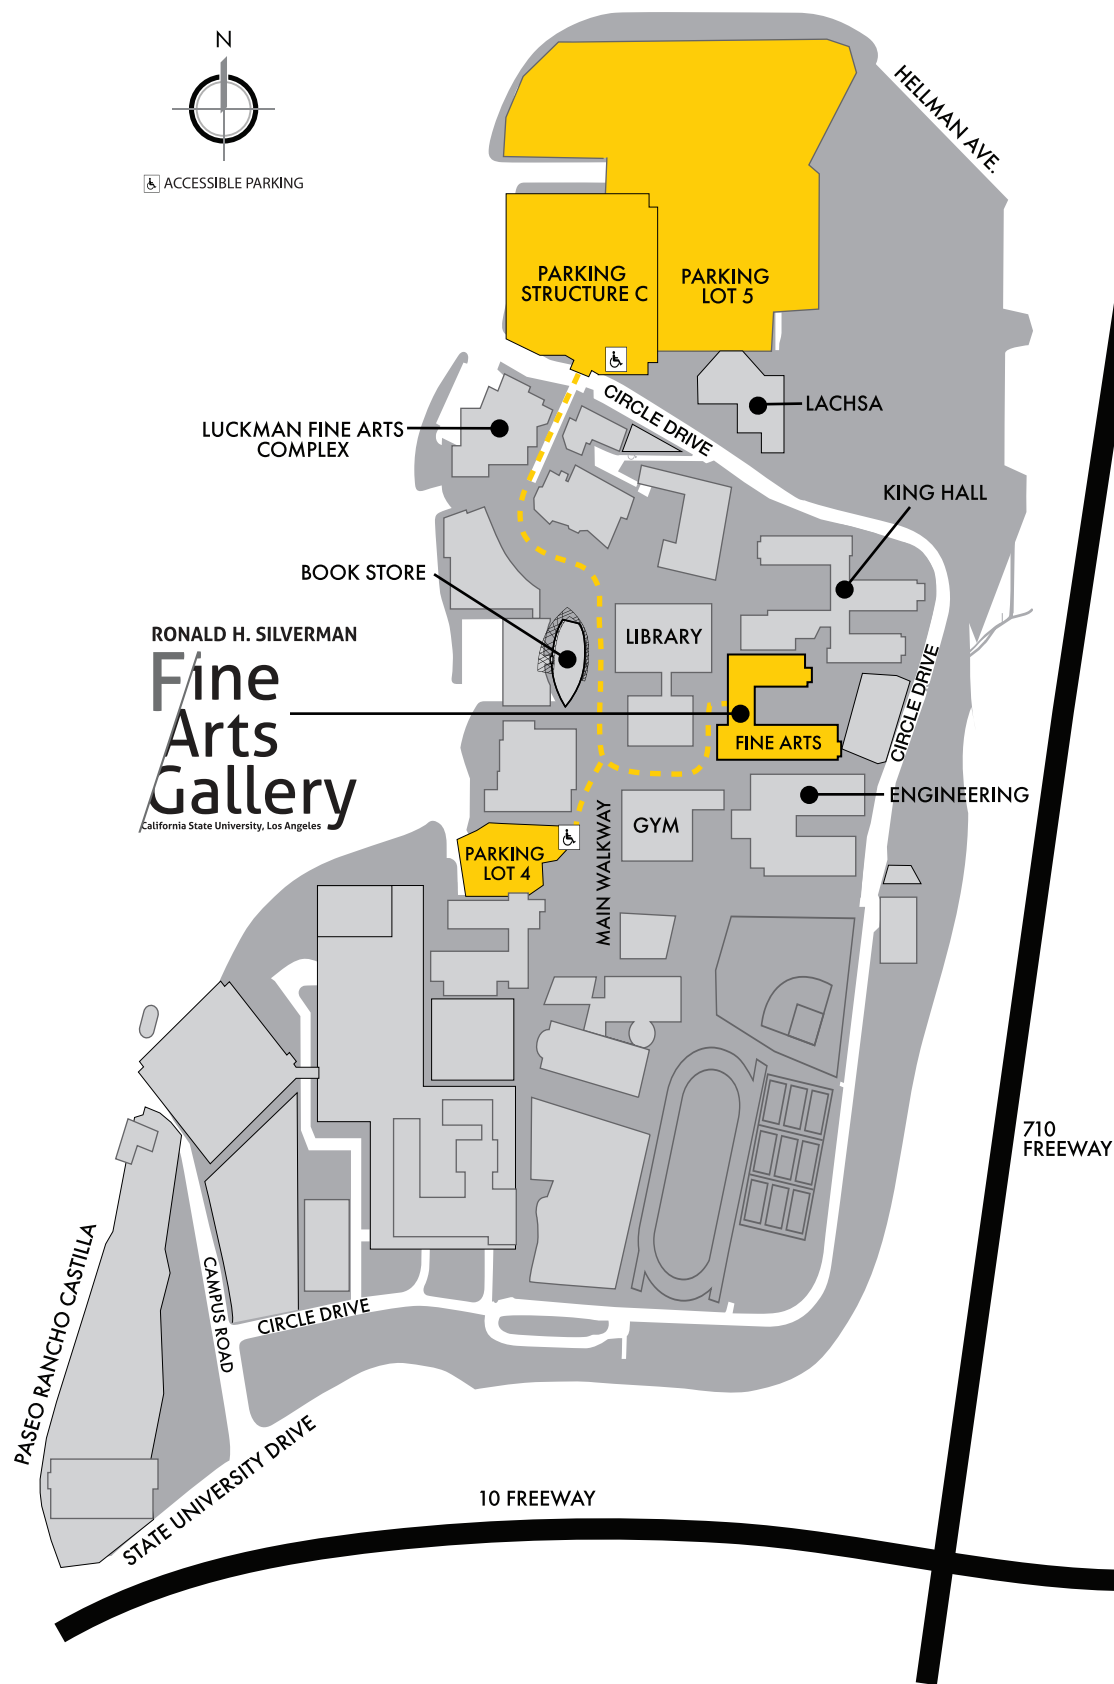

Welcome to the RONALD H. SILVERMAN GALLERY

The Ronald H. Silverman Fine Arts Gallery at the California State University, Los Angeles serves the cultural needs of an urban and diverse university and regional community by providing a forum for a wide range of visual cultures through art and its related expressions. The Gallery offers a vibrant program featuring acclaimed, and rising artists, as well as scholars whose studies of art have proven seminal internationally. It also presents Cal State LA faculty, and graduate and undergraduate students year-round. All exhibitions and events are open to the public.

RONALD H. SILVERMAN
Fine Arts Gallery
California State University, Los Angeles

Gallery Hours:
Monday to Friday, 12:00PM-5:00PM
www.ronaldhsilvermangallery.com
323-343-4040

Fine Arts Building, 1st Floor
California State University, Los Angeles
5151 State University Drive
Los Angeles, CA 90032